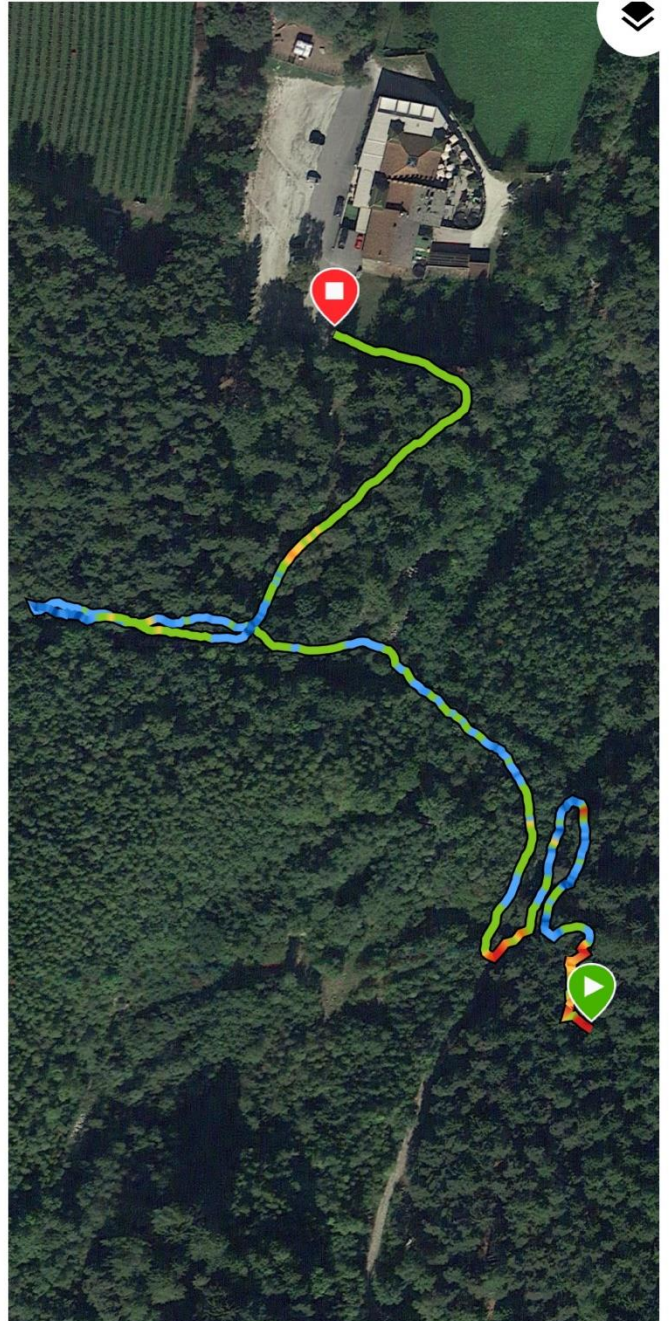

Höhe (m)

665  
Minimum

844  
Maximal

einradgruppe

Standard  
Downhill  
1,3 km

naturns

Standard  
Cross Country  
560m

A large, stylized green logo consisting of a curved line representing the handlebars and a circular shape representing the wheel, positioned behind the text.

**Standard  
Uphill  
140 m**

A large, stylized green bicycle icon is positioned behind the text.